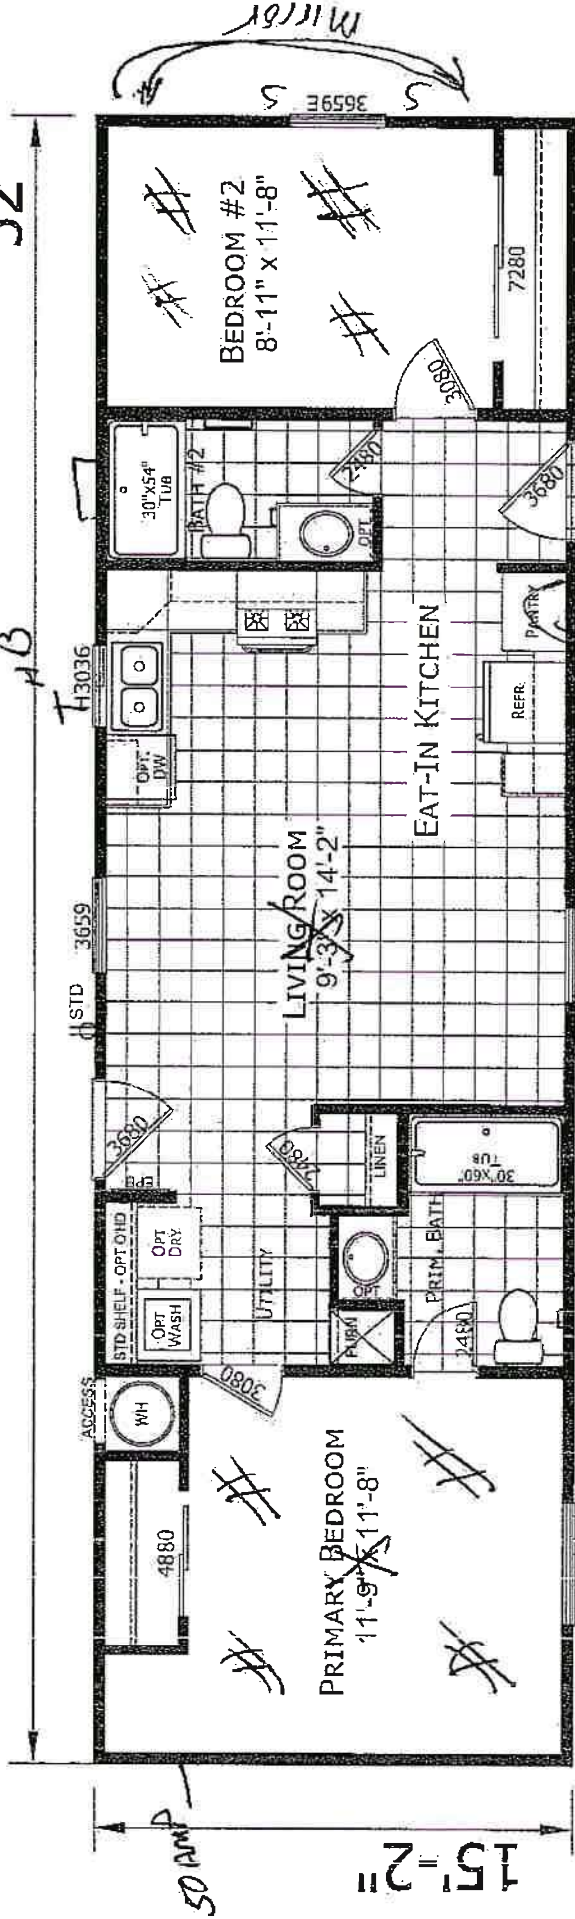

OMIT EAVES AWNING READY

52'

AB

50 AMP

15'-2"

1652H22162  
 2 BEDROOM 2 BATH  
 52'-0" X 15'-2"  
 789 SQ. FT. TOTAL  
 Revised 07/23/2022

INFORMATION ON THIS LITERATURE MAY VARY FROM THE ACTUAL HOME. WE RESERVE THE RIGHT TO MAKE CHANGES AT ANY TIME, WITHOUT NOTICE OR OBLIGATION.